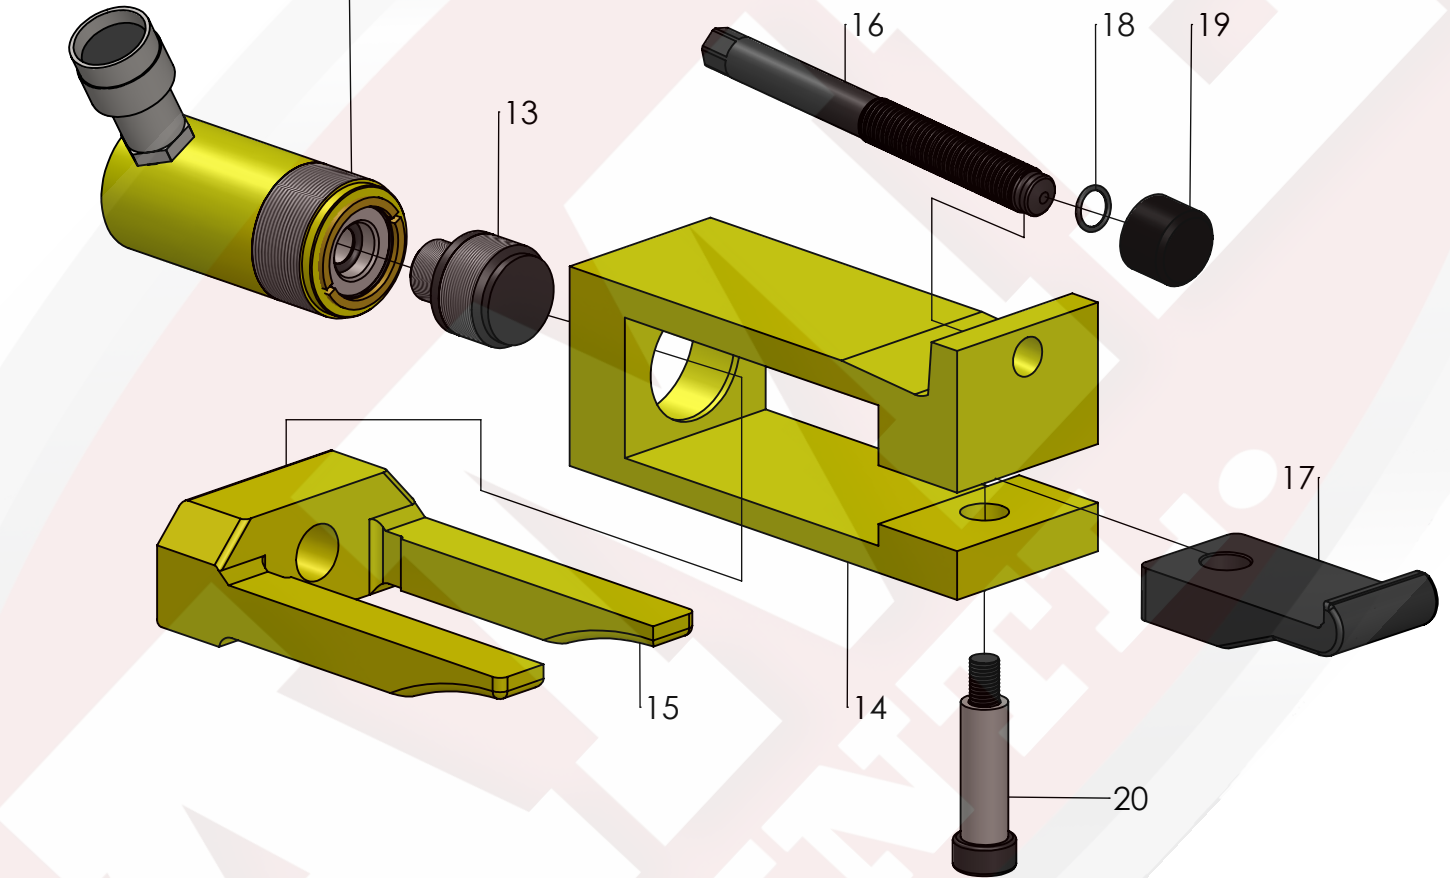

PARTS BREAKDOWN

Parts List For OTR Giant Tire Bead Breaker 11050

See 13010 Breakdown

PARTS BREAKDOWN

Parts List For
OTR Giant Tire Bead Breaker
11050

Item	Part No.	Qty	Description
13	11050-013	1	Adapter
14	11050-014	1	Frame
15	11050-015	1	Clevis
16	11000-005	1	Set Screw
17	11000-007	1	Hook
18	11000-010	1	Retaining Ring
19	11000-006	1	Pressure Nut
20	11000-008	1	Screw
*	13010	1	13010 Cylinder